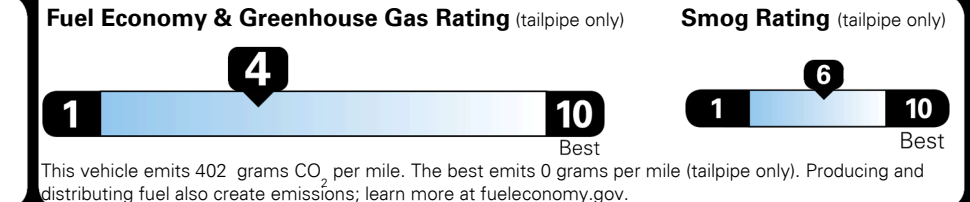

Actual results will vary for many reasons, including driving conditions and how you drive and maintain your vehicle. The average new vehicle gets 29 MPG and costs $8,500 to fuel over 5 years. Cost estimates are based on 15,000 miles per year at $ 4.15 per gallon. MPGe is miles per gasoline gallon equivalent. Vehicle emissions are a significant cause of climate change and smog.

fueleconomy.gov

Calculate personalized estimates and compare vehicles

GOVERNMENT 5-STAR SAFETY RATINGS

Overall Vehicle Score ★★★★★

Based on the combined rating of frontal, side and rollover. Should ONLY be compared to other vehicles of similar size and weight.

Frontal Crash	Driver Passenger	★★★★★
Based on the risk of injury in a frontal impact. Should ONLY be compared to other vehicles of similar size and weight.		
Side Crash	Front seat Rear seat	★★★★★
Based on the risk of injury in a side impact.		
Rollover		★★★★★
Based on the risk of rollover in a single-vehicle crash.		

Manufacturer's suggested retail price includes manufacturer's recommended pre-delivery service. Gasoline license and title fees state and local taxes and dealer installed options and accessories are not included in the manufacturer's suggested retail price. This label has been affixed to this vehicle by Genesis Motor America, pursuant to the requirements of 15 U.S.C. 1231 et seq. which prohibits its removal or alteration prior to delivery to the ultimate purchaser.

Star ratings range from 1 to 5 stars (★★★★★) with 5 being the highest.
Source: National Highway Traffic Safety Administration (NHTSA).
www.safercar.gov or 1-888-327-4236

PARTS CONTENT INFORMATION

FOR VEHICLES IN THIS CARLINE: U.S./CANADIAN PARTS CONTENT: 2 %

MAJOR SOURCES OF FOREIGN PARTS CONTENT: KOREA: 85 %

FOR THIS VEHICLE: FINAL ASSEMBLY POINT: ULSAN, KOREA

COUNTRY OF ORIGIN:

ENGINE: KOREA TRANSMISSION: KOREA

Note: Parts content does not include final assembly, distribution, or other non-parts costs.