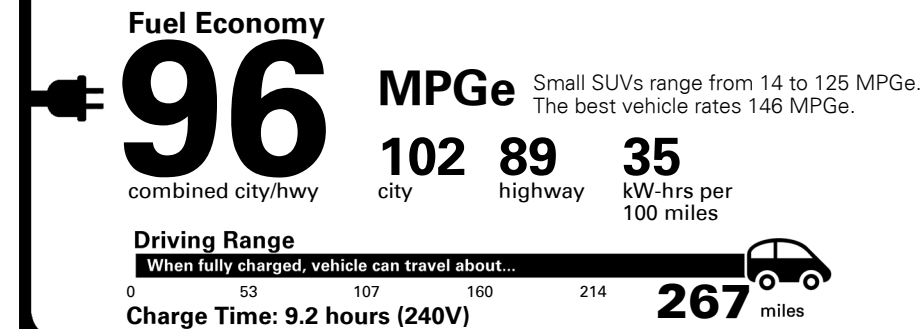

ADVANCED FEATURES

- Ventilated Front Seats
- Integrated Memory Driver Seat & Smart Posture Care
- Power Tilt & Telescopic Steering Wheel
- Aluminum Interior Trim
- Heated Steering Wheel
- Surround View Monitor
- Blind-Spot View Monitor
- Interior Vehicle-to-Load Charging

Additional Standard Features

- Carpeted Floor Mats

Full Battery Charge

GENESIS WARRANTY

- 5-year / 60,000-mile New Vehicle Warranty*
- 10-year / 100,000-mile Powertrain Warranty*
- 10-year / 100,000-mile Electric Vehicle System Warranty*
- 7-year / Unlimited-mile Anti-perforation Warranty*
- Limited warranties, see dealer for details

Manufacturer's Suggested Retail Price: $59,405.00

ADDED FEATURES:

- *UYUNI WHITE(UYH) Paint $650.00

SOLD TO: FL728
GENESIS OF CENTRAL FLORIDA
4500 COLLINA TERRACE
CLERMONT FL 34711

SHIPPED TO: FL728

Inland Freight & Handling : $1,495.00

VIN: KMUKCDSC9TU030901	EXTERIOR COLOR: UYUNI WHITE	INTERIOR/SEAT COLOR: OBSIDIAN BLACK/OBSIDIAN
MODEL: W0422AEZ	PORT OF ENTRY: BR	TRANSPORT: TRUCK
EMISSIONS: This vehicle meets emissions requirements in all 50 states and is a CARB certified Zero Emission		ACCESSORY WEIGHT: 0 lbs./ 0 kgs.

TOTAL PRICE: $61,550.00

EPA DOT Fuel Economy and Environment

You save $4,000
in fuel costs over 5 years compared to the average new vehicle.

Annual fuel cost $900

Fuel Economy & Greenhouse Gas Rating (tailpipe only)

Smog Rating (tailpipe only)

Actual results will vary for many reasons, including driving conditions and how you drive and maintain your vehicle. The average new vehicle gets 29 MPG and costs $8,500 to fuel over 5 years. Cost estimates are based on 15,000 miles per year at $0.17 per kW-hr. MPGe is miles per gasoline gallon equivalent. Vehicle emissions are a significant cause of climate change and smog.

fueleconomy.gov

Calculate personalized estimates and compare vehicles

GOVERNMENT 5-STAR SAFETY RATINGS

Overall Vehicle Score ★ ★ ★ ★ ★

Based on the combined rating of frontal, side and rollover. Should ONLY be compared to other vehicles of similar size and weight.

Frontal Crash	Driver Passenger	★ ★ ★ ★
Based on the risk of injury in a frontal impact. Should ONLY be compared to other vehicles of similar size and weight.		
Side Crash	Front seat Rear seat	★ ★ ★ ★ ★
Based on the risk of injury in a side impact.		
Rollover		★ ★ ★ ★ ★
Based on the risk of rollover in a single-vehicle crash.		

Manufacturer's suggested retail price includes manufacturer's recommended pre-delivery service. Gasoline license and title fees state and local taxes and dealer installed options and accessories are not included in the manufacturer's suggested retail price. This label has been affixed to this vehicle by Genesis Motor America, pursuant to the requirements of 15 U.S.C. 1231 et seq. which prohibits its removal or alteration prior to delivery to the ultimate purchaser.

Star ratings range from 1 to 5 stars (★★★★★) with 5 being the highest.
Source: National Highway Traffic Safety Administration (NHTSA).
www.safercar.gov or 1-888-327-4236

PARTS CONTENT INFORMATION

FOR VEHICLES IN THIS CARLINE: U.S./CANADIAN PARTS CONTENT: 1 %

MAJOR SOURCES OF FOREIGN PARTS CONTENT: KOREA: 95 %

FOR THIS VEHICLE: FINAL ASSEMBLY POINT: ULSAN, KOREA

COUNTRY OF ORIGIN:

ENGINE: KOREA TRANSMISSION: KOREA

Note: Parts content does not include final assembly, distribution, or other non-parts costs.