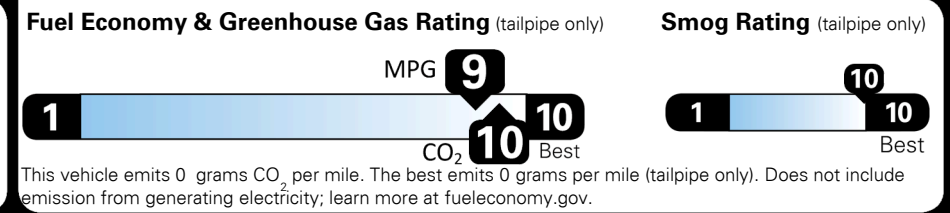

Additional Standard Features

- Carpeted Floor Mats

Full Battery Charge

GENESIS WARRANTY

- 5-year / 60,000-mile New Vehicle Warranty*
- 10-year / 100,000-mile Powertrain Warranty*
- 10-year / 100,000-mile Electric Vehicle System Warranty*
- 7-year / Unlimited-mile Anti-perforation Warranty*
- Limited warranties, see dealer for details

Manufacturer's Suggested Retail Price: $52,525.00

ADDED FEATURES:

- *SAVILE SILVER(SSS) Paint $650.00

SOLD TO: FL728
GENESIS OF CENTRAL FLORIDA
4500 COLLINA TERRACE
CLERMONT FL 34711

SHIPPED TO: FL728

VIN: KMUKB4SA4TU030922	EXTERIOR COLOR: SAVILE SILVER	INTERIOR/SEAT COLOR: OBSIDIAN BLACK/OBSIDIAN
MODEL: W0402REZ	PORT OF ENTRY: BR	TRANSPORT: TRUCK
EMISSIONS: This vehicle meets emissions requirements in all 50 states and is a CARB certified Zero Emission		ACCESSORY WEIGHT: 0 lbs./ 0 kgs.

Inland Freight & Handling : $1,495.00

TOTAL PRICE: $54,670.00

EPA DOT Fuel Economy and Environment

Electric Vehicle

Fuel Economy

110 MPGe Small SUVs range from 14 to 125 MPGe. The best vehicle rates 146 MPGe.

119 101 31
combined city/hwy city highway kW-hrs per 100 miles

Driving Range
When fully charged, vehicle can travel about... **306 miles**

Charge Time: 8.1 hours (240V)

You save $4,500
in fuel costs over 5 years compared to the average new vehicle.

Annual fuel cost $800

Actual results will vary for many reasons, including driving conditions and how you drive and maintain your vehicle. The average new vehicle gets 29 MPG and costs $8,500 to fuel over 5 years. Cost estimates are based on 15,000 miles per year at $0.17 per kW-hr. MPGe is miles per gasoline gallon equivalent. Vehicle emissions are a significant cause of climate change and smog.

fueleconomy.gov

Calculate personalized estimates and compare vehicles