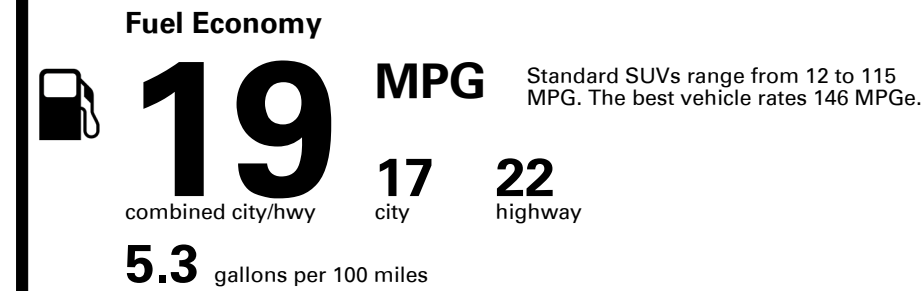

TOTAL PRICE: \$91,955.00

EPA DOT Fuel Economy and Environment

Gasoline Vehicle

You spend \$8,000
more in fuel costs over 5 years compared to the average new vehicle.

Annual fuel cost \$3,300

Fuel Economy & Greenhouse Gas Rating (tailpipe only)