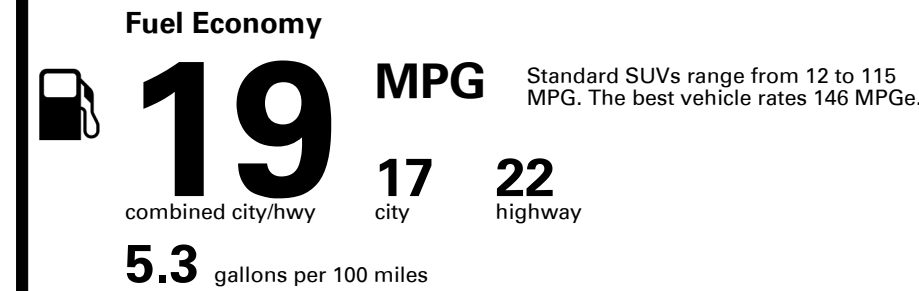

MULTIMEDIA & CONNECTIVITY

- 27" OLED Instrument Cluster & Navigation
- SiriusXM® Radio w/ 90-day trial subscription; Not Available in AK & HI
- Wireless Apple CarPlay® & Android Auto™
- Bang & Olufsen® Premium Audio
- Active Noise Control
- Genesis Digital Key
- Wireless Device Charger - Front

Full Tank of Gas

GENESIS WARRANTY

- 5-year/60,000-mile New Vehicle Warranty*
- 10-year/100,000-mile Powertrain Warranty*
- 7-year/Unlimited-mile Anti-perforation Warranty*
- Limited warranties, see retailer for details

Manufacturer's Suggested Retail Price: $87,650.00

ADDED FEATURES:

- *MAKALU GRAY(NCM) Paint $650.00

Accessories

- *Cargo Blocks $40.00
- *Cargo Mat $200.00
- *Cargo Net $80.00
- *First Aid Kit $65.00
- *All Season Fitted Liners $235.00
- *NFC Key Card $30.00

SOLD TO: FL728 SHIPPED TO: FL728
GENESIS OF CENTRAL FLORIDA
4500 COLLINA TERRACE
CLERMONT FL 34711

Inland Freight & Handling : $1,495.00

VIN: KMUJBESCXTU332976	EXTERIOR COLOR: MAKALU GRAY	INTERIOR/SEAT COLOR: OBSIDIAN BLACK/OBSIDIAN
MODEL: V04F2A65	PORT OF ENTRY: BR	TRANSPORT: TRUCK
ACCESSORY WEIGHT: 20 lbs./ 9 kgs.		40 A 0426HASIAN

TOTAL PRICE: $90,445.00

EMISSIONS:
This vehicle is certified to meet emission requirements in all 50 states

EPA DOT Fuel Economy and Environment

Gasoline Vehicle

You spend $8,000
more in fuel costs over 5 years compared to the average new vehicle.

Annual fuel cost $3,300

Fuel Economy & Greenhouse Gas Rating (tailpipe only)

Smog Rating (tailpipe only)

This vehicle emits 467 grams CO₂ per mile. The best emits 0 grams per mile (tailpipe only). Producing and distributing fuel also create emissions; learn more at fueleconomy.gov.

Actual results will vary for many reasons, including driving conditions and how you drive and maintain your vehicle. The average new vehicle gets 29 MPG and costs $8,500 to fuel over 5 years. Cost estimates are based on 15,000 miles per year at $ 4.15 per gallon. MPGe is miles per gasoline gallon equivalent. Vehicle emissions are a significant cause of climate change and smog.

fueleconomy.gov

Calculate personalized estimates and compare vehicles

GOVERNMENT 5-STAR SAFETY RATINGS

Overall Vehicle Score	★★★★★
Based on the combined rating of frontal, side and rollover. Should ONLY be compared to other vehicles of similar size and weight.	
Frontal Crash	★★★★
Driver Passenger	★★★★
Based on the risk of injury in a frontal impact. Should ONLY be compared to other vehicles of similar size and weight.	
Side Crash	★★★★★
Front seat Rear seat	★★★★★
Based on the risk of injury in a side impact.	
Rollover	★★★★
Based on the risk of rollover in a single-vehicle crash.	

Star ratings range from 1 to 5 stars (★★★★★) with 5 being the highest.
Source: National Highway Traffic Safety Administration (NHTSA).
www.safercar.gov or 1-888-327-4236

Manufacturer's suggested retail price includes manufacturer's recommended pre-delivery service. Gasoline license and title fees state and local taxes and dealer installed options and accessories are not included in the manufacturer's suggested retail price. This label has been affixed to this vehicle by Genesis Motor America, pursuant to the requirements of 15 U.S.C. 1231 et seq. which prohibits its removal or alteration prior to delivery to the ultimate purchaser.

PARTS CONTENT INFORMATION

FOR VEHICLES IN THIS CARLINE: U.S./CANADIAN PARTS CONTENT: 3 %

MAJOR SOURCES OF FOREIGN PARTS CONTENT: KOREA: 80 %

FOR THIS VEHICLE: FINAL ASSEMBLY POINT: ULSAN, KOREA

COUNTRY OF ORIGIN:

ENGINE: KOREA TRANSMISSION: KOREA

Note: Parts content does not include final assembly, distribution, or other non-parts costs.