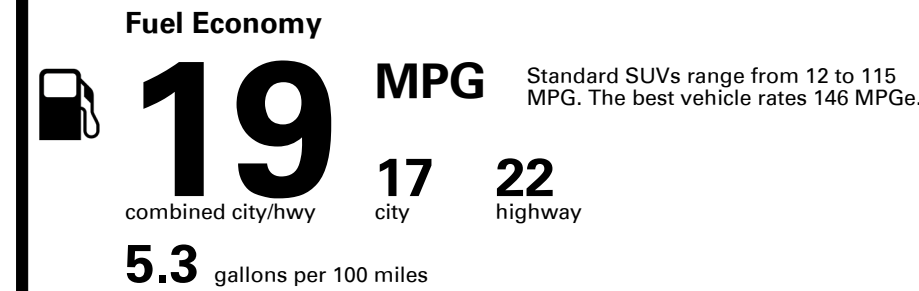

TOTAL PRICE: \$90,530.00

EPA DOT Fuel Economy and Environment

Gasoline Vehicle

You spend \$8,000
 more in fuel costs over 5 years compared to the average new vehicle.

Annual fuel cost \$3,300

Fuel Economy & Greenhouse Gas Rating (tailpipe only)