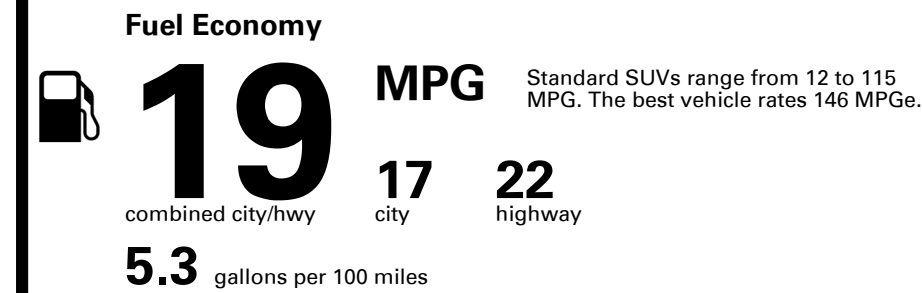

MULTIMEDIA & CONNECTIVITY

- 27" OLED Instrument Cluster & Navigation
- SiriusXM® Radio w/ 90-day trial subscription; Not Available in AK & HI
- Wireless Apple CarPlay® & Android Auto™
- Bang & Olufsen® Premium Audio
- Active Noise Control
- Genesis Digital Key
- Wireless Device Charger - Front

Full Tank of Gas

GENESIS WARRANTY

- 5-year/60,000-mile New Vehicle Warranty*
- 10-year/100,000-mile Powertrain Warranty*
- 7-year/Unlimited-mile Anti-perforation Warranty*
- Limited warranties, see retailer for details

Manufacturer's Suggested Retail Price: $87,650.00

ADDED FEATURES:

· *BERING BLUE(GBE) Paint $650.00

Accessories

- *Cargo Mat $200.00
- *Mud Guard Kit $170.00
- *NFC Key Card $30.00

SOLD TO: FL728 SHIPPED TO: FL728
GENESIS OF CENTRAL FLORIDA
4500 COLLINA TERRACE
CLERMONT FL 34711

Inland Freight & Handling : $1,495.00

VIN: KMUJBESC3TU342846	EXTERIOR COLOR: BERING BLUE	INTERIOR/SEAT COLOR: ULTRAMARINE BLUE W/
MODEL: V04F2A65	PORT OF ENTRY: BR	TRANSPORT: TRUCK
EMISSIONS: This vehicle is certified to meet emission requirements in all 50 states		ACCESSORY WEIGHT: 7 lbs./ 3 kgs.

TOTAL PRICE: $90,195.00

EPA DOT Fuel Economy and Environment

Gasoline Vehicle

You spend $8,000
more in fuel costs over 5 years compared to the average new vehicle.

Annual fuel cost $3,300

Fuel Economy & Greenhouse Gas Rating (tailpipe only)

Smog Rating (tailpipe only)

This vehicle emits 467 grams CO₂ per mile. The best emits 0 grams per mile (tailpipe only). Producing and distributing fuel also create emissions; learn more at fueleconomy.gov.

Actual results will vary for many reasons, including driving conditions and how you drive and maintain your vehicle. The average new vehicle gets 29 MPG and costs $8,500 to fuel over 5 years. Cost estimates are based on 15,000 miles per year at $ 4.15 per gallon. MPGe is miles per gasoline gallon equivalent. Vehicle emissions are a significant cause of climate change and smog.

fueleconomy.gov

Calculate personalized estimates and compare vehicles

GOVERNMENT 5-STAR SAFETY RATINGS

Overall Vehicle Score	★★★★★
Based on the combined rating of frontal, side and rollover. Should ONLY be compared to other vehicles of similar size and weight.	
Frontal Crash	★★★★
Driver	★★★★
Passenger	★★★★
Based on the risk of injury in a frontal impact. Should ONLY be compared to other vehicles of similar size and weight.	
Side Crash	★★★★★
Front seat	★★★★★
Rear seat	★★★★★
Based on the risk of injury in a side impact.	
Rollover	★★★★
Based on the risk of rollover in a single-vehicle crash.	

Star ratings range from 1 to 5 stars (★★★★★) with 5 being the highest.
Source: National Highway Traffic Safety Administration (NHTSA).
www.safercar.gov or 1-888-327-4236

Manufacturer's suggested retail price includes manufacturer's recommended pre-delivery service. Gasoline license and title fees state and local taxes and dealer installed options and accessories are not included in the manufacturer's suggested retail price. This label has been affixed to this vehicle by Genesis Motor America, pursuant to the requirements of 15 U.S.C. 1231 et seq. which prohibits its removal or alteration prior to delivery to the ultimate purchaser.

PARTS CONTENT INFORMATION	
FOR VEHICLES IN THIS CARLINE:	U.S./CANADIAN PARTS CONTENT: 3 %
MAJOR SOURCES OF FOREIGN PARTS CONTENT:	KOREA: 80 %
FOR THIS VEHICLE:	FINAL ASSEMBLY POINT: ULSAN, KOREA
	COUNTRY OF ORIGIN:
ENGINE: KOREA	TRANSMISSION: KOREA
Note: Parts content does not include final assembly, distribution, or other non-parts costs.