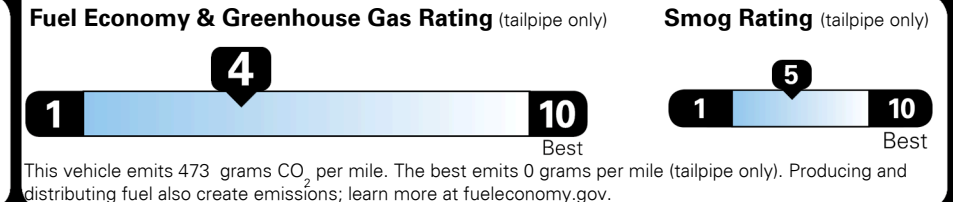

Full Tank of Gas

GENESIS WARRANTY

- 5-year/60,000-mile New Vehicle Warranty*
- 10-year/100,000-mile Powertrain Warranty*
- 7-year/Unlimited-mile Anti-perforation Warranty*
- Limited warranties, see retailer for details

Manufacturer's Suggested Retail Price: $82,330.00

ADDED FEATURES:

- *VIK BLACK(PH3) Paint $650.00
- Accessories
- *Cargo Blocks $40.00
- *Cargo Mat $200.00
- *Cargo Net $80.00
- *First Aid Kit $65.00
- *All Season Fitted Liners $235.00
- *Fragrance Cartridges $160.00
- *Illuminated Door Sills $425.00
- *NFC Key Card $30.00

SOLD TO: FL728
GENESIS OF CENTRAL FLORIDA
4500 COLLINA TERRACE
CLERMONT FL 34711

SHIPPED TO: FL728

Inland Freight & Handling : $1,495.00

VIN: KMUHEESC9TU342193	EXTERIOR COLOR: VIK BLACK	INTERIOR/SEAT COLOR: EARTH BROWN/SMOKY
MODEL: V0492A65	PORT OF ENTRY: BR	ACCESSORY WEIGHT: 21 lbs./ 10 kgs.

TOTAL PRICE: $85,710.00

EMISSIONS:
This vehicle is certified to meet emission requirements in all 50 states

EPA DOT Fuel Economy and Environment

Gasoline Vehicle

Fuel Economy

19 MPG
combined city/hwy

16 MPG
city

22 MPG
highway

5.3 gallons per 100 miles

Standard SUVs range from 12 to 115 MPG. The best vehicle rates 146 MPG.

You spend $8,000
more in fuel costs over 5 years
compared to the average new vehicle.

Annual fuel cost $3,300

Actual results will vary for many reasons, including driving conditions and how you drive and maintain your vehicle. The average new vehicle gets 29 MPG and costs $8,500 to fuel over 5 years. Cost estimates are based on 15,000 miles per year at $ 4.15 per gallon. MPGe is miles per gasoline gallon equivalent. Vehicle emissions are a significant cause of climate change and smog.

fueleconomy.gov

Calculate personalized estimates and compare vehicles

GOVERNMENT 5-STAR SAFETY RATINGS

Overall Vehicle Score ★ ★ ★ ★ ★

Based on the combined rating of frontal, side and rollover. Should ONLY be compared to other vehicles of similar size and weight.

Frontal Crash	Driver Passenger	★ ★ ★ ★
Based on the risk of injury in a frontal impact. Should ONLY be compared to other vehicles of similar size and weight.		
Side Crash	Front seat Rear seat	★ ★ ★ ★ ★
Based on the risk of injury in a side impact.		
Rollover		★ ★ ★ ★
Based on the risk of rollover in a single-vehicle crash.		

Manufacturer's suggested retail price includes manufacturer's recommended pre-delivery service. Gasoline license and title fees state and local taxes and dealer installed options and accessories are not included in the manufacturer's suggested retail price. This label has been affixed to this vehicle by Genesis Motor America, pursuant to the requirements of 15 U.S.C. 1231 et seq. which prohibits its removal or alteration prior to delivery to the ultimate purchaser.

Star ratings range from 1 to 5 stars (★★★★★) with 5 being the highest.
Source: National Highway Traffic Safety Administration (NHTSA).
www.safercar.gov or 1-888-327-4236

PARTS CONTENT INFORMATION

FOR VEHICLES IN THIS CARLINE: U.S./CANADIAN PARTS CONTENT: 3 %

MAJOR SOURCES OF FOREIGN PARTS CONTENT: KOREA: 80 %

FOR THIS VEHICLE: FINAL ASSEMBLY POINT: ULSAN, KOREA

COUNTRY OF ORIGIN:

ENGINE: KOREA TRANSMISSION: KOREA

Note: Parts content does not include final assembly, distribution, or other non-parts costs.