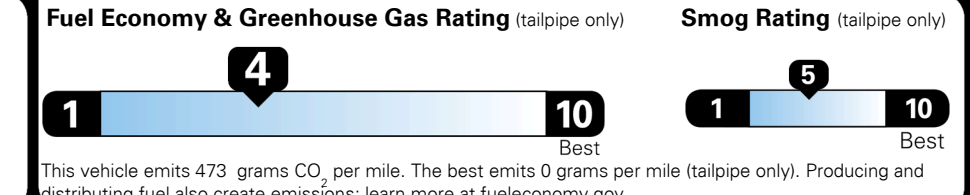

TOTAL PRICE: \$85,290.00

EPA DOT Fuel Economy and Environment

Gasoline Vehicle

Fuel Economy

19 MPG
 combined city/hwy

16 MPG
 city

22 MPG
 highway

5.3 gallons per 100 miles

Standard SUVs range from 12 to 115 MPG. The best vehicle rates 146 MPGe.

You spend \$8,000
 more in fuel costs over 5 years compared to the average new vehicle.

Annual fuel cost \$3,300

Actual results will vary for many reasons, including driving conditions and how you drive and maintain your vehicle. The average new vehicle gets 29 MPG and costs \$8,500 to fuel over 5 years. Cost estimates are based on 15,000 miles per year at \$ 4.15 per gallon. MPGe is miles per gasoline gallon equivalent. Vehicle emissions are a significant cause of climate change and smog.