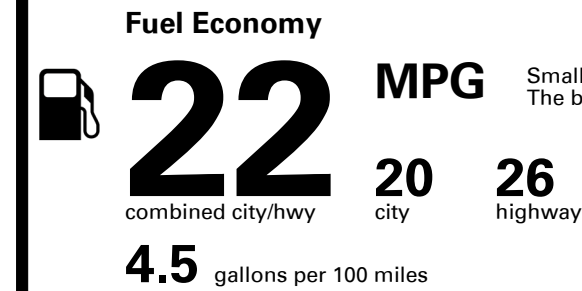

TOTAL PRICE: \$60,875.00

Inland Freight & Handling : \$1,495.00

EPA DOT Fuel Economy and Environment

Gasoline Vehicle

Small SUVs range from 14 to 125 MPG. The best vehicle rates 146 MPGe.

You spend \$5,750 more in fuel costs over 5 years compared to the average new vehicle.