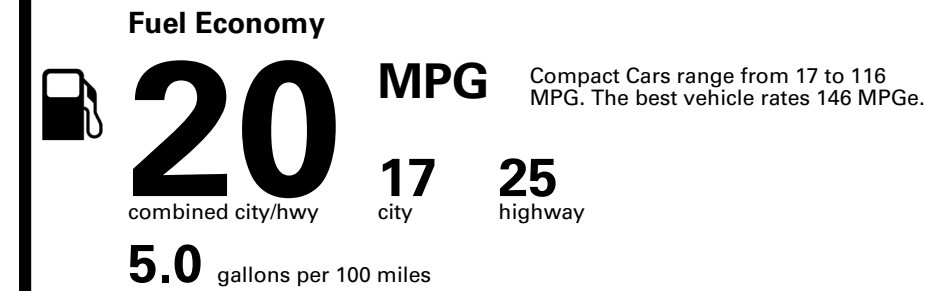

TOTAL PRICE: \$56,170.00

EPA DOT Fuel Economy and Environment

Gasoline Vehicle

You spend \$7,000
more in fuel costs over 5 years compared to the average new vehicle.

Annual fuel cost \$3,100

Fuel Economy & Greenhouse Gas Rating (tailpipe only)