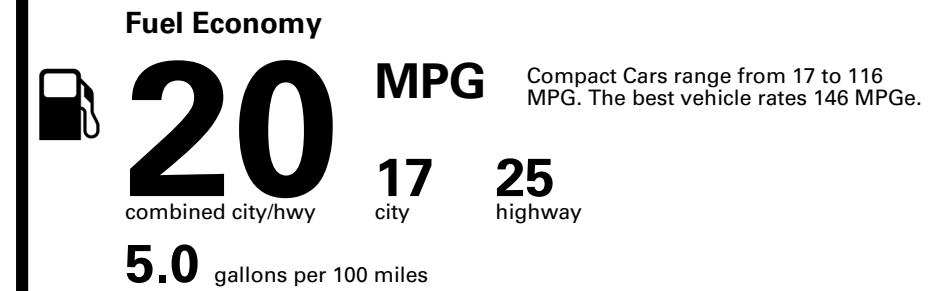

TOTAL PRICE: \$55,515.00

86 A 0916HMORNI 462

EPA DOT Fuel Economy and Environment

Gasoline Vehicle

You spend \$7,000
more in fuel costs over 5 years
compared to the average new vehicle.

Annual fuel cost \$3,100