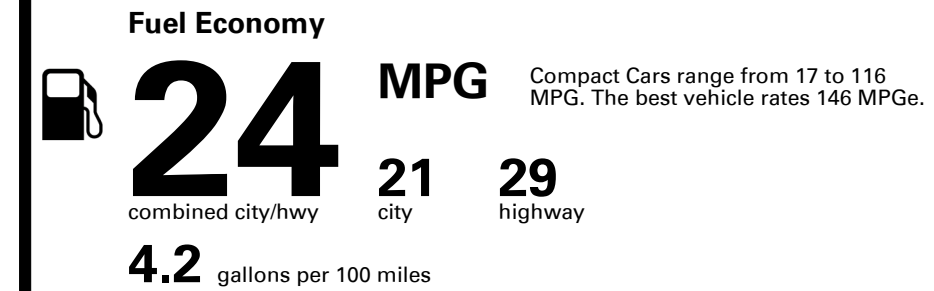

TOTAL PRICE: \$50,965.00

EPA DOT Fuel Economy and Environment

Gasoline Vehicle

You spend \$4,500
more in fuel costs over 5 years compared to the average new vehicle.

Annual fuel cost \$2,600

Fuel Economy & Greenhouse Gas Rating (tailpipe only)