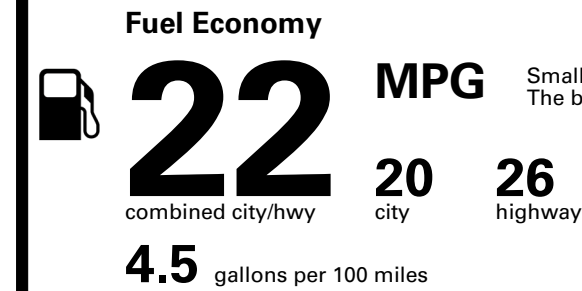

## EPA DOT Fuel Economy and Environment

Gasoline Vehicle

Small SUVs range from 14 to 125 MPG. The best vehicle rates 146 MPGe.

**You spend \$5,750**  
**more in fuel costs over 5 years**  
compared to the average new vehicle.