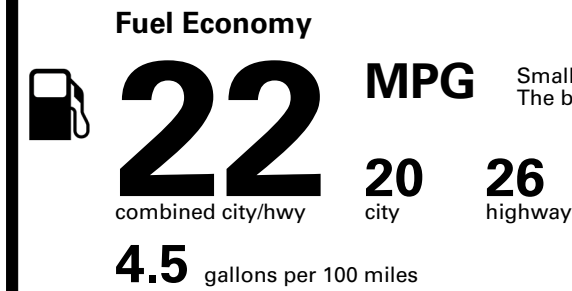

TOTAL PRICE: \$62,890.00

104 A 1

EPA DOT Fuel Economy and Environment

Gasoline Vehicle

Small SUVs range from 14 to 125 MPG. The best vehicle rates 146 MPGe.

You spend \$5,750
more in fuel costs over 5 years
compared to the average new vehicle.