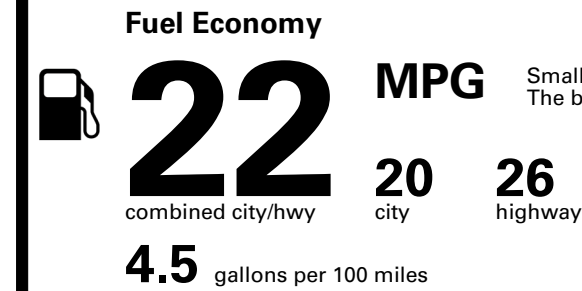

TOTAL PRICE: \$62,890.00

EPA DOT Fuel Economy and Environment

Gasoline Vehicle

Small SUVs range from 14 to 125 MPG. The best vehicle rates 146 MPGe.

You spend \$5,750
more in fuel costs over 5 years
compared to the average new vehicle.