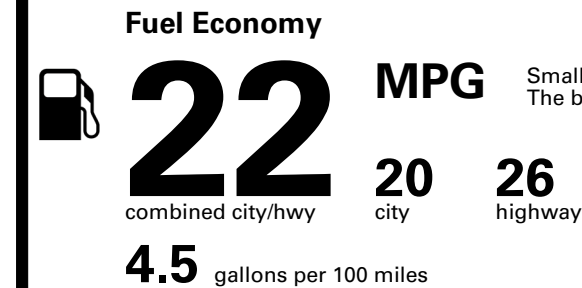

## EPA DOT Fuel Economy and Environment

Gasoline Vehicle

Small SUVs range from 14 to 125 MPG. The best vehicle rates 146 MPGe.

**You spend \$5,750**  
**more in fuel costs over 5 years**  
compared to the average new vehicle.