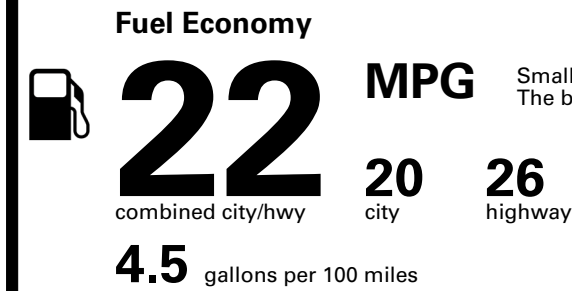

TOTAL PRICE: \$62,955.00

**** LOAD LABEL MUST BE CHANGED! **
(SEE BELOW)**

EPA DOT Fuel Economy and Environment

Gasoline Vehicle

Small SUVs range from 14 to 125 MPG. The best vehicle rates 146 MPGe.

You spend \$5,750
more in fuel costs over 5 years
compared to the average new vehicle.