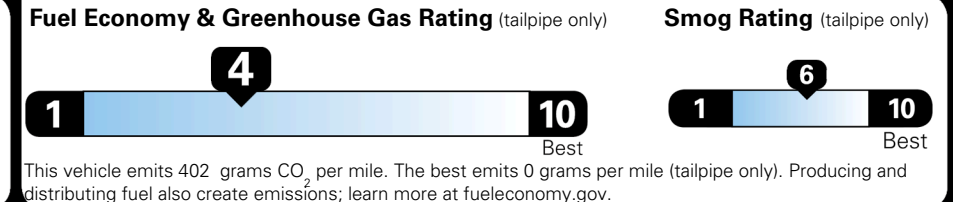

TOTAL PRICE: \$62,885.00

EPA DOT Fuel Economy and Environment

Gasoline Vehicle

Fuel Economy

22 MPG
combined city/hwy

20 MPG
city

26 MPG
highway

4.5 gallons per 100 miles

Small SUVs range from 14 to 125 MPG. The best vehicle rates 146 MPGe.

You spend \$5,750
more in fuel costs over 5 years compared to the average new vehicle.

Annual fuel cost \$2,850

Actual results will vary for many reasons, including driving conditions and how you drive and maintain your vehicle. The average new vehicle gets 29 MPG and costs \$8,500 to fuel over 5 years. Cost estimates are based on 15,000 miles per year at \$ 4.15 per gallon. MPGe is miles per gasoline gallon equivalent. Vehicle emissions are a significant cause of climate change and smog.