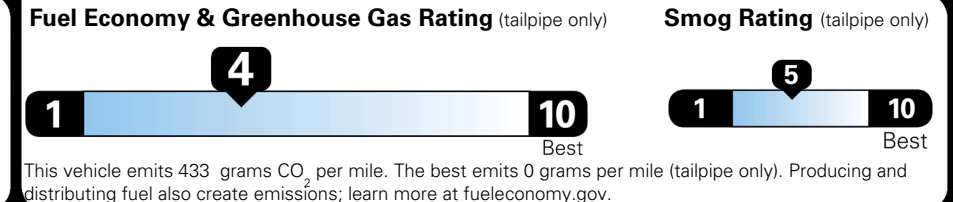

TOTAL PRICE: \$74,110.00

EPA DOT Fuel Economy and Environment

Gasoline Vehicle

Fuel Economy

21 MPG
combined city/hwy

18 MPG
city

25 MPG
highway

4.8 gallons per 100 miles

Small SUVs range from 14 to 125 MPG. The best vehicle rates 146 MPGe.

You spend \$6,250
more in fuel costs over 5 years
compared to the average new vehicle.

Annual fuel cost \$2,950

Actual results will vary for many reasons, including driving conditions and how you drive and maintain your vehicle. The average new vehicle gets 29 MPG and costs \$8,500 to fuel over 5 years. Cost estimates are based on 15,000 miles per year at \$ 4.15 per gallon. MPG is miles per gasoline gallon equivalent. Vehicle emissions are a significant cause of climate change and smog.