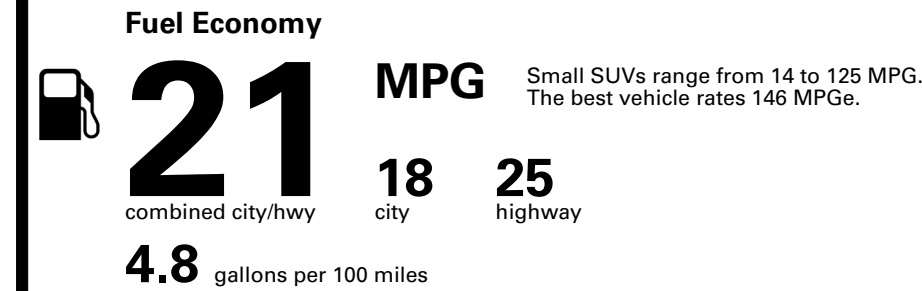

TOTAL PRICE: \$74,165.00

EPA DOT Fuel Economy and Environment

Gasoline Vehicle

You spend \$6,250
more in fuel costs over 5 years
compared to the average new vehicle.

Annual fuel cost \$2,950

Fuel Economy & Greenhouse Gas Rating (tailpipe only)