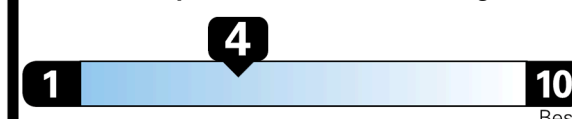

Fuel Economy & Greenhouse Gas Rating (tailpipe only)