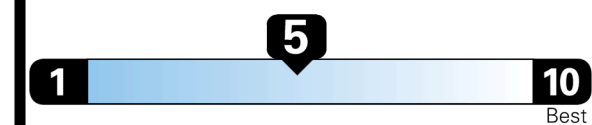

EPA DOT Fuel Economy and Environment

Gasoline Vehicle

Fuel Economy

23 MPG
combined city/hwy

20 city
28 highway

4.3 gallons per 100 miles

Small SUVs range from 14 to 125 MPG. The best vehicle rates 146 MPGe.

You spend $5,000
more in fuel costs over 5 years compared to the average new vehicle.

Annual fuel cost $2,700

Fuel Economy & Greenhouse Gas Rating (tailpipe only)