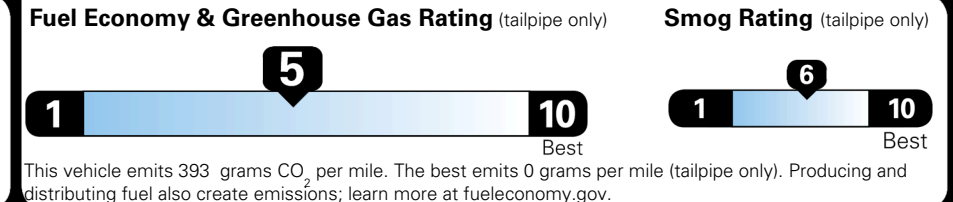

EPA DOT Fuel Economy and Environment

Gasoline Vehicle

Fuel Economy

23 MPG
combined city/hwy

20 city   28 highway

4.3 gallons per 100 miles

Small SUVs range from 14 to 125 MPG. The best vehicle rates 146 MPGe.

You spend $5,000
more in fuel costs over 5 years compared to the average new vehicle.

Annual fuel cost $2,700